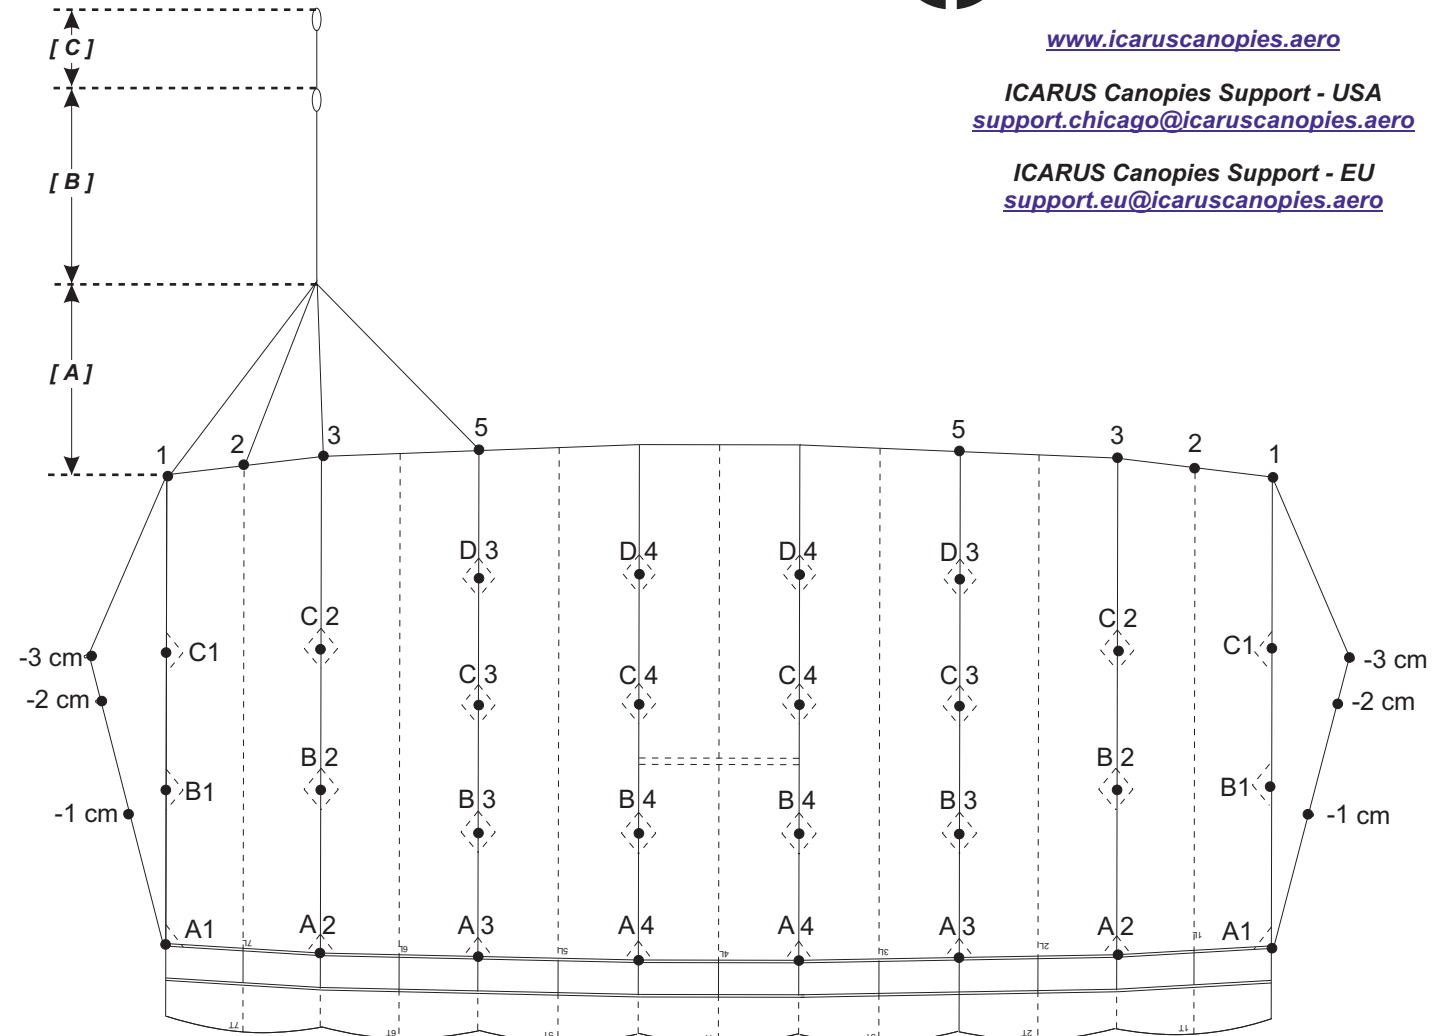

www.icaruscanopies.aero

ICARUS Canopies Support - USA
support.chicago@icaruscanopies.aero

ICARUS Canopies Support - EU
support.eu@icaruscanopies.aero

Final Measurements (cm)

OUTSIDE	A1	245.6
	A2	245.9
	A3	244.5
CENTER	A4	244.5

OUTSIDE	B1	254.8
	B2	255.4
	B3	250.5
CENTER	B4	250.5

OUTSIDE	C1	273.3
	C2	275.1
	C3	265.3
CENTER	C4	265.3

OUTSIDE	D1	
	D2	
	D3	286.8
	D4	286.8
CENTER		

[A] UPPER STEERING LINES	1	113.4
	2	107.2
	3	106.1
	5	120.2

[B] LOWER STEERING LINE	165.8
---------------------------	-------

[C] BRAKE SETTING TO SUGGESTED TOGGLE SETTING	51.0
---	------

CANOPY	OMNI
SIZE	109

S/N

DOM _____ / _____ (MM/YY)

(Date of Manufacture)