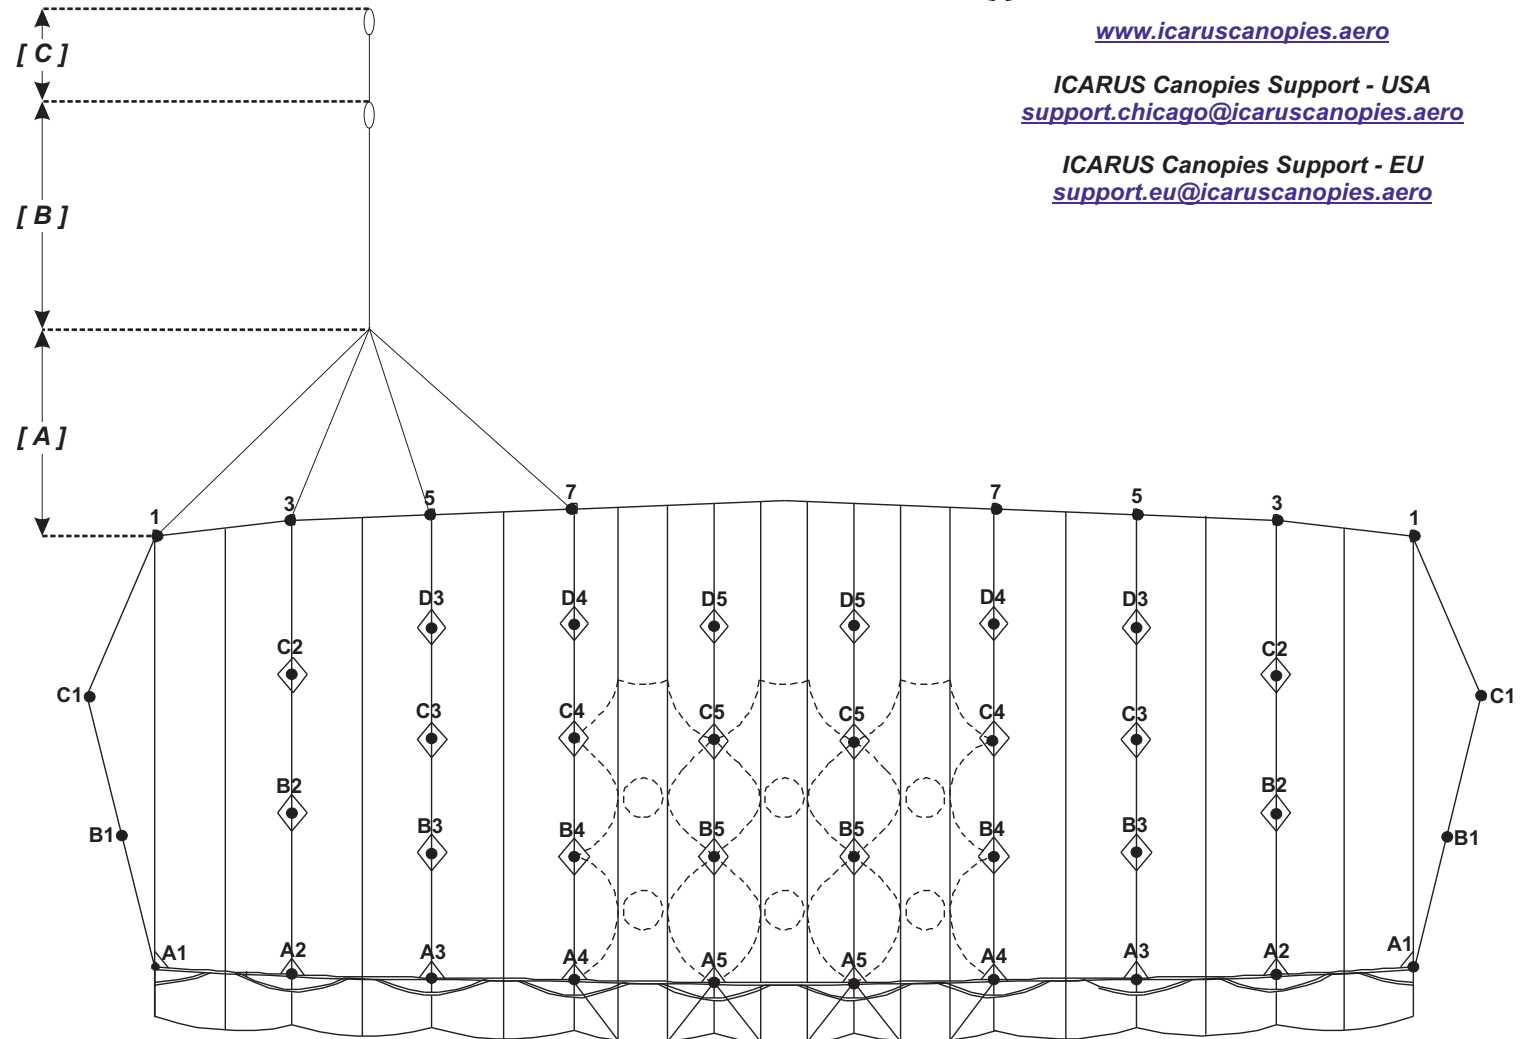

www.icaruscanopies.aero

ICARUS Canopies Support - USA
support.chicago@icaruscanopies.aero

ICARUS Canopies Support - EU
support.eu@icaruscanopies.aero

Final Measurements (cm)

OUTSIDE	A1	213.8
	A2	213.8
	A3	213.0
	A4	213.0
CENTER	A5	212.9

OUTSIDE	B1	212.9
	B2	221.5
	B3	218.6
	B4	218.6
CENTER	B5	218.7

OUTSIDE	C1	211.5
	C2	234.8
	C3	229.0
	C4	229.5
CENTER	C5	229.7

OUTSIDE	D3	240.9
	D4	242.1
	D5	242.6
CENTER		

[A] UPPER STEERING LINES	1	96.7
	3	92.7
	5	93.7
	7	99.2

[B] LOWER STEERING LINE	143.7
---------------------------	-------

[C] BRAKE SETTING TO SUGGESTED TOGGLE SETTING	36.2
---	------

CANOPY	NEOS
SIZE	59

S/N

DOM _____ / _____ (MM/YY)

(Date of Manufacture)