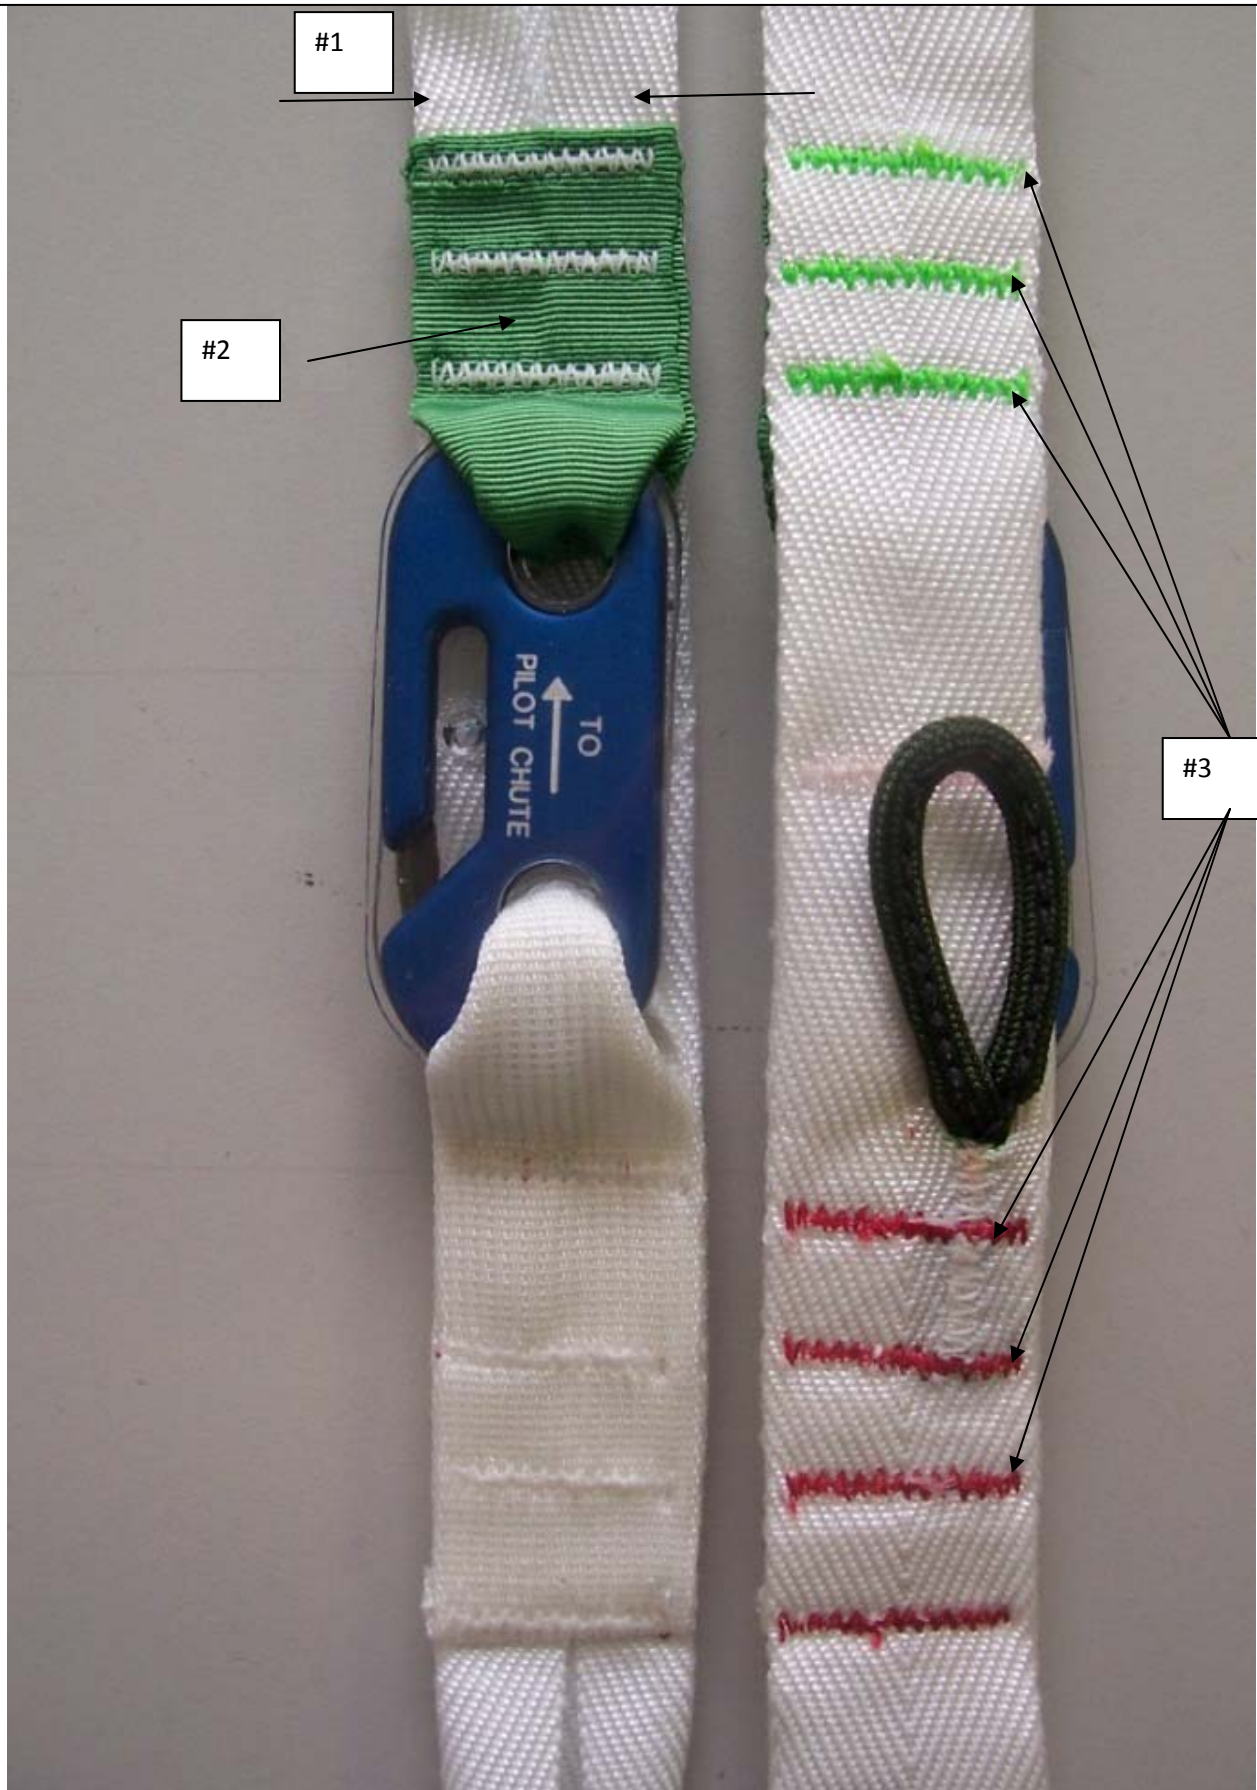

Please note the following changes to the Javelin Odyssey Reserve Bridle. **(October 01, 2007 and after)**

1. Tri fold incorporated into 7 bar tacks.
2. Change to Color of 1" Type III on PC side of the Skyhook
3. Change to bobbin thread colors, 3 Green, 4 Red.

**OLD STYLE:**

Previous version of the Javelin Odyssey reserve bridle, prior to change. **(Prior to October 01, 2007)**

**NOTE:** Both types of reserve bridle are authorized with the Javelin Odyssey, with the Skyhook option added.