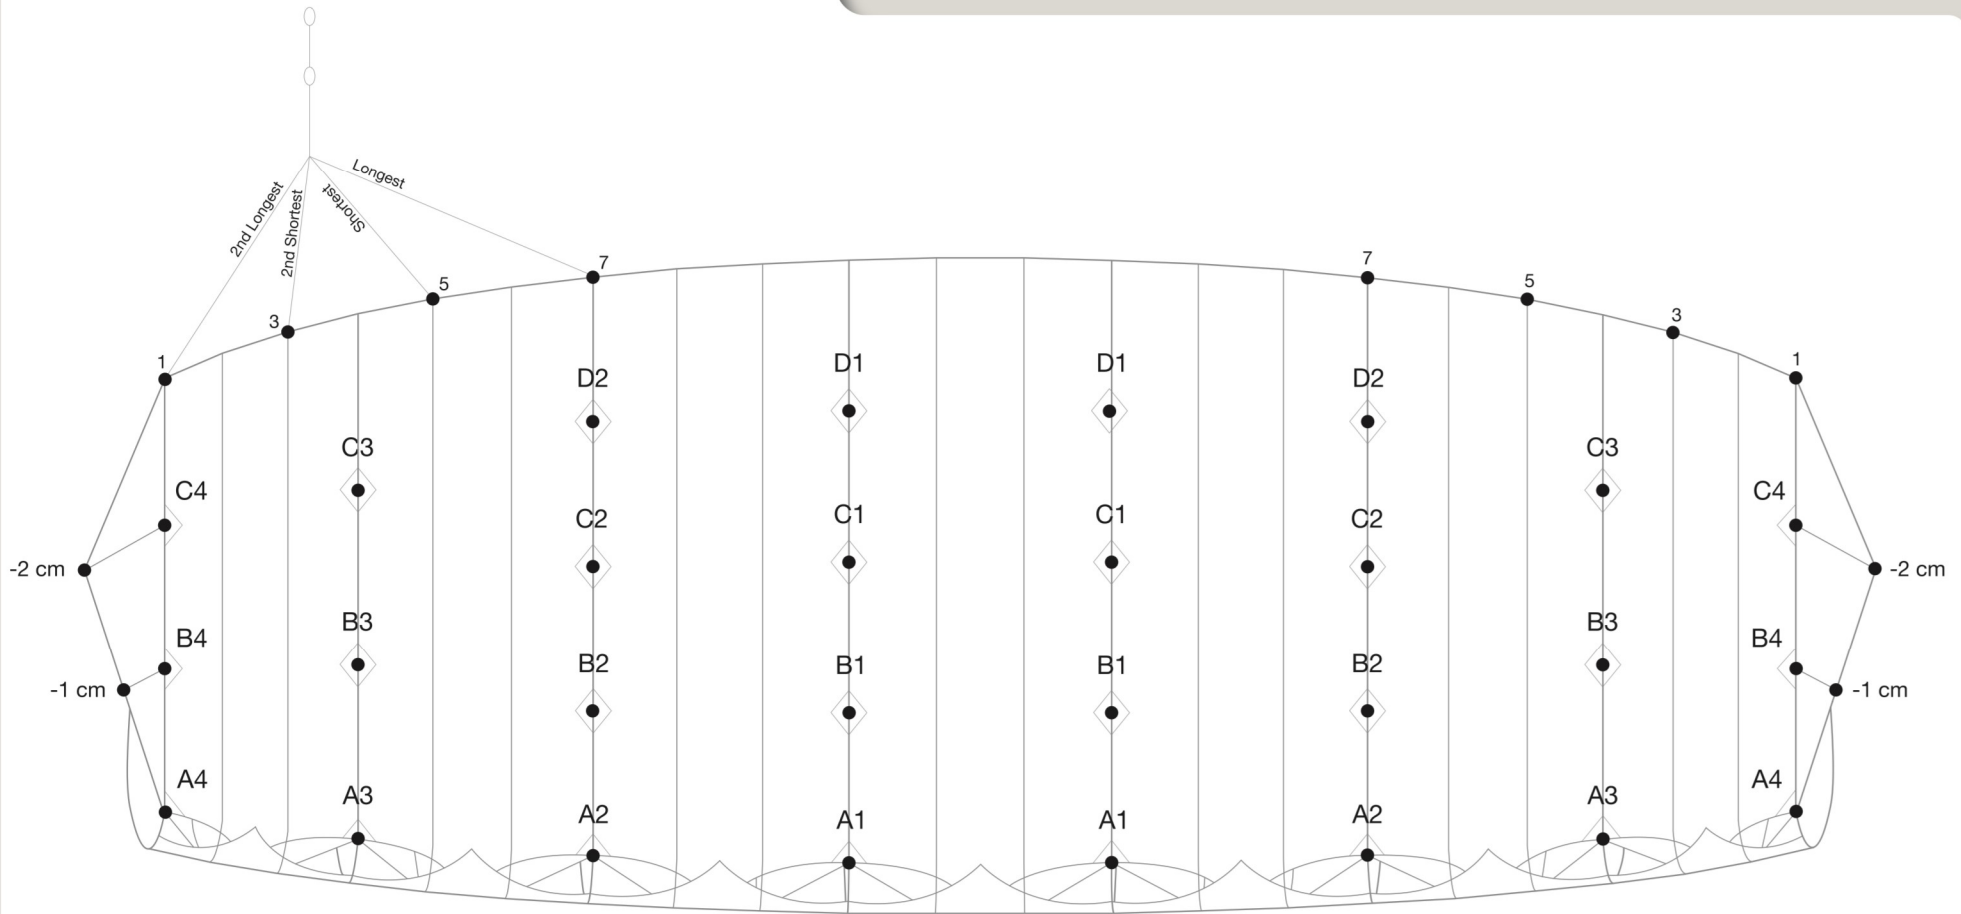

● JFX2

This line map is specific to this line-set. Revisions can occur.
Please, contact us if you require assistance or any information.

NZ AEROSPORTS LTD
Level 1, 137 Great North Road, Grey Lynn, Auckland, New Zealand
Phone: +64 9 360 0045, info@nzaerosports.com
www.nzaerosports.com