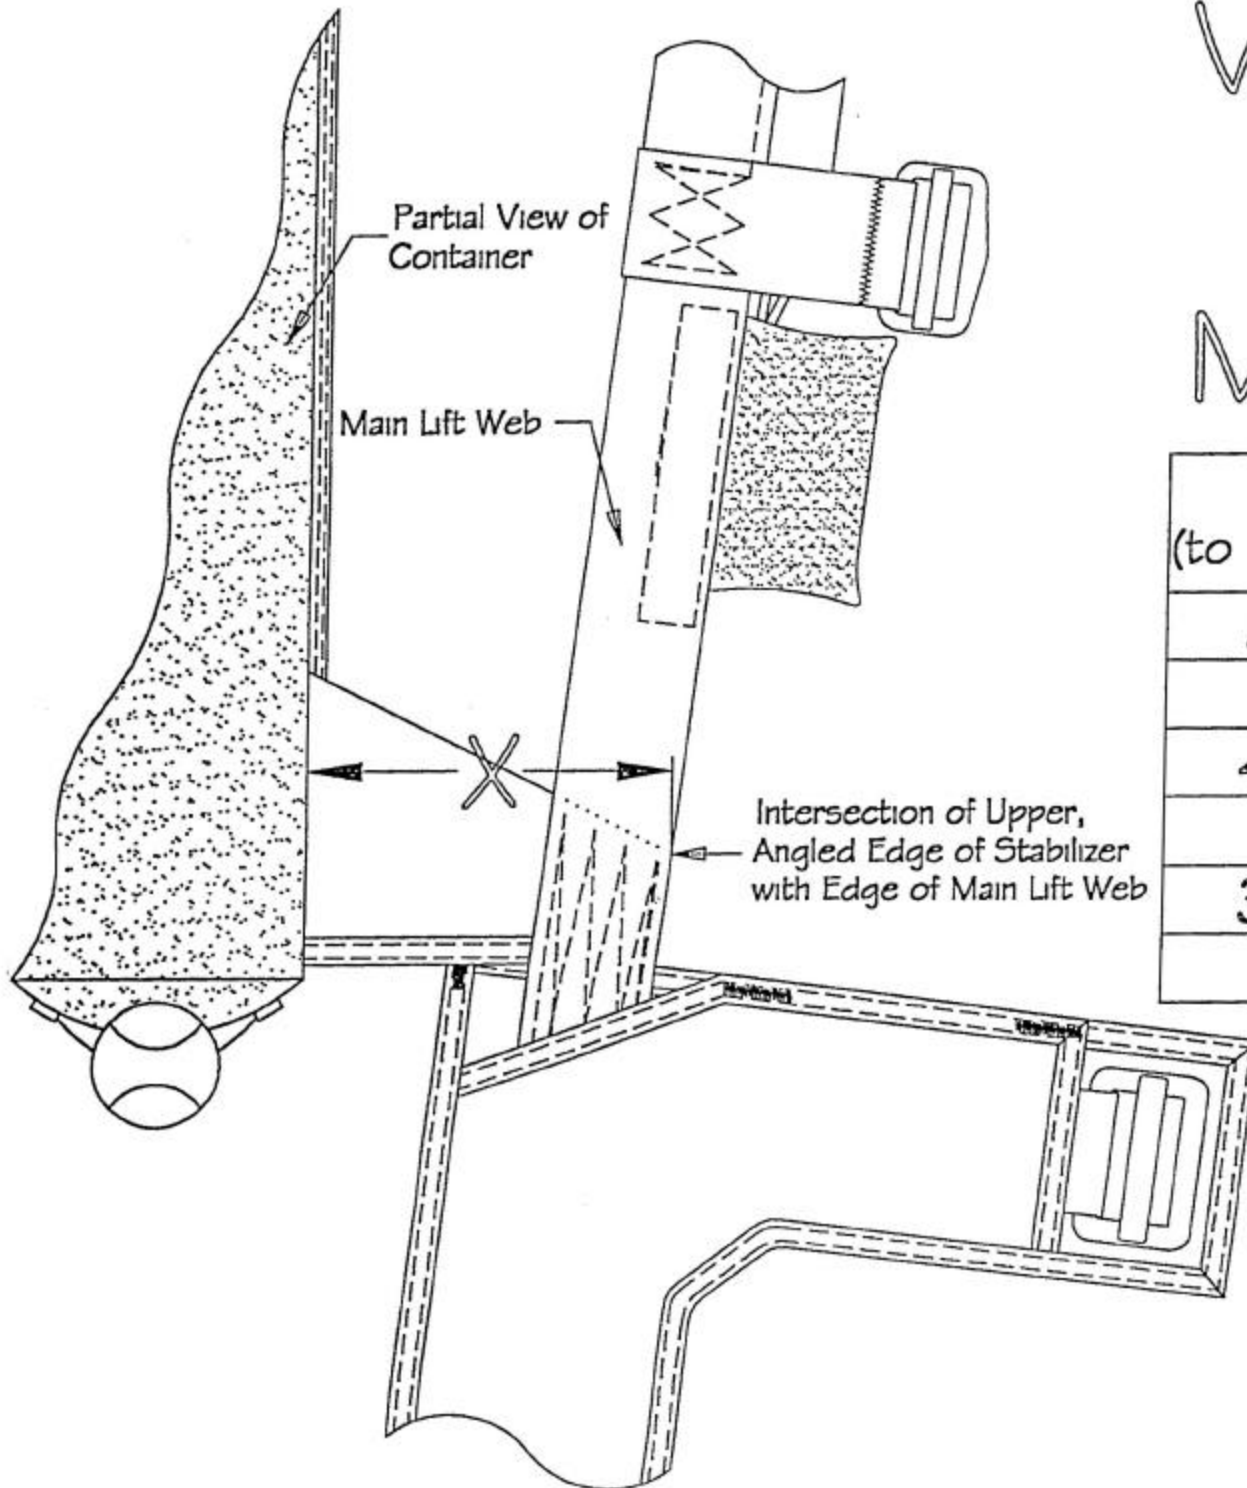

Vector II & III Stabilizer Measurement

X (to nearest 1/2")	Stabilizer Length
5 - 1/2"	Standard
5 "	Std. - 1/2"
4 - 1/2"	Std. - 1"
4"	Std. - 1 1/2"
3 - 1/2"	Std. - 2"
3"	Std. - 2 1/2"

October 23, 1997

The Uninsured
Relative Workshop Inc.
DBA