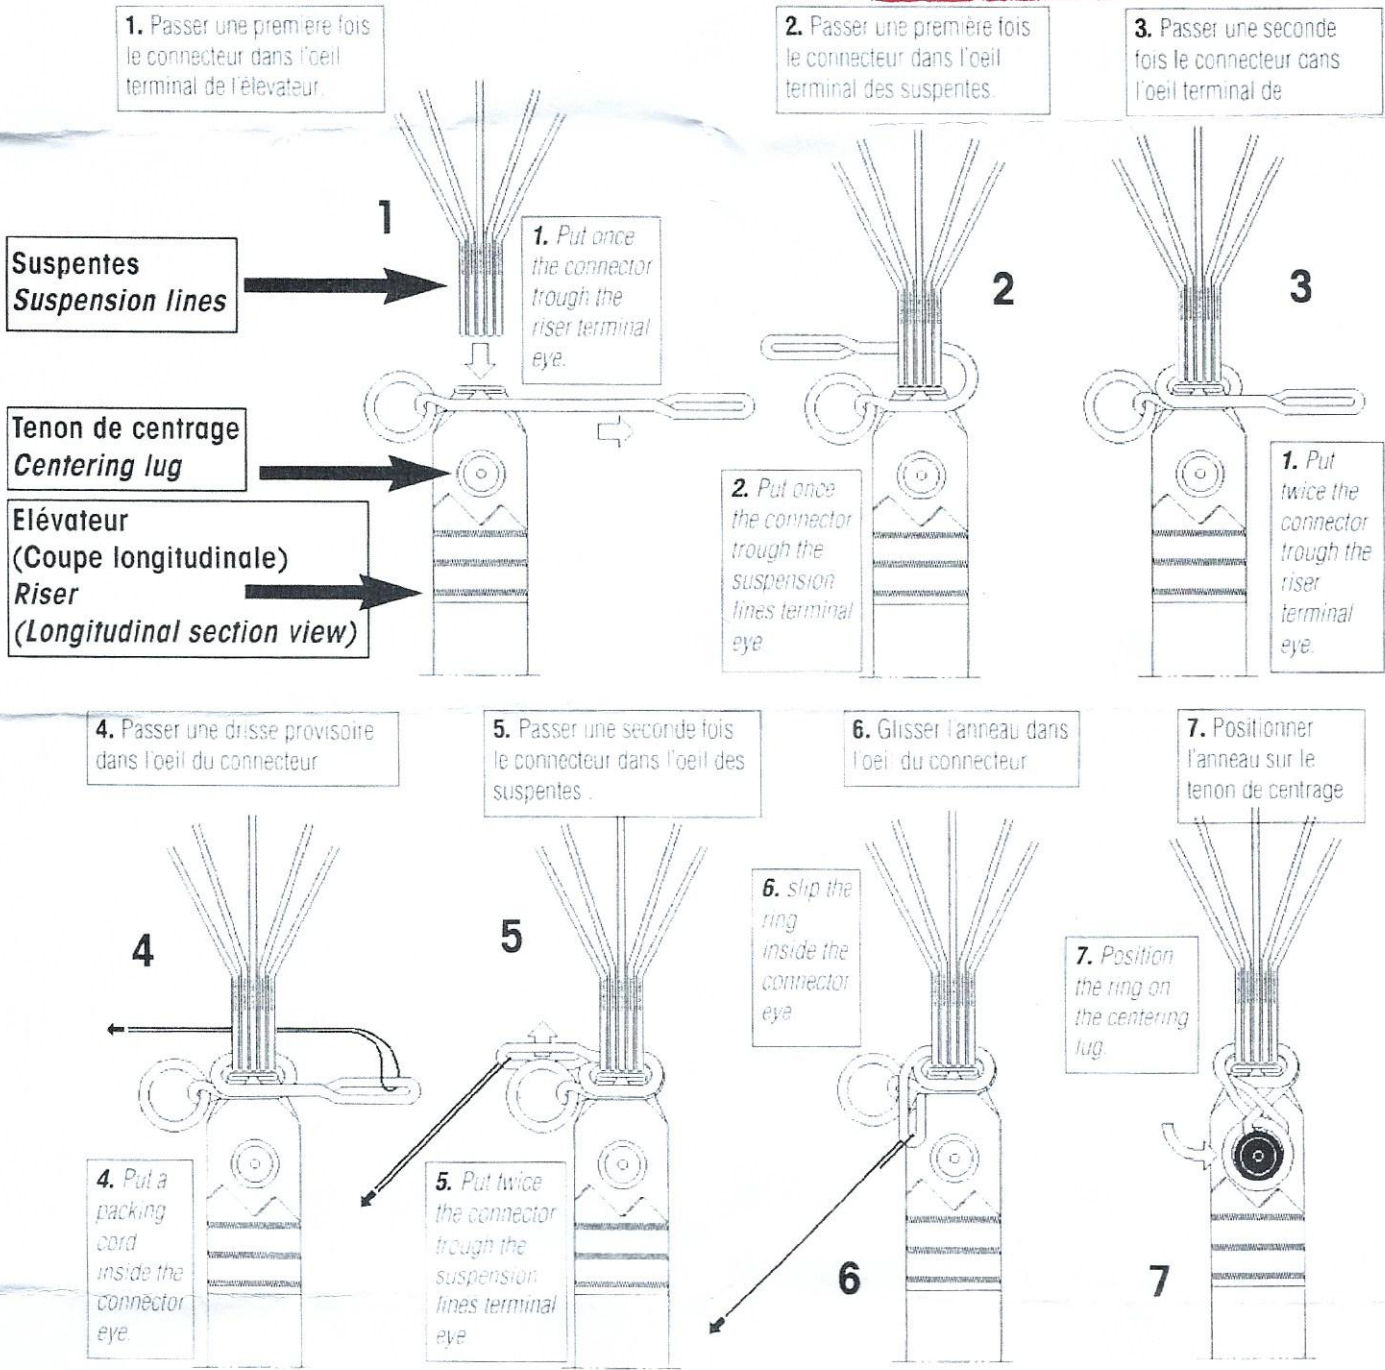

CONNECTEURS SOUPLES P.F. P9009122800

P.F. SUPPLE CONNECTORS

MANUEL - MANUAL

DO NOT COPY
ORIGINAL THIS STAMP IS RED
AUTHORISED COPIES MAY BE ISSUED BY
THE DOCUMENTS AUTHOR ON REQUEST ONLY
COPYRIGHT IS RESERVED TO PREVENT MISUSE
AND FOR CONFIGURATION CONTRY
PURPOSES.